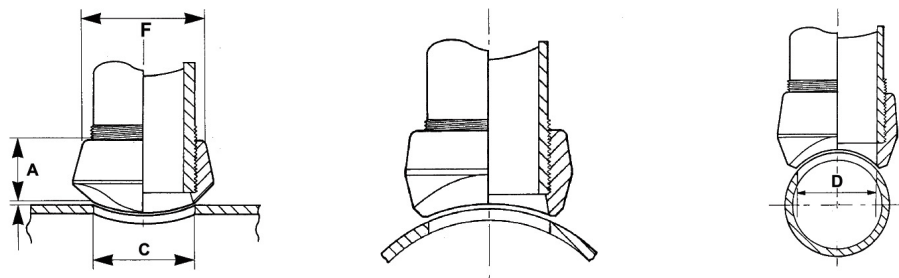

## Reducing size branche

3 000 lbs

## Full size branche

3 000 lbs

Inches	Dimensions			Weight [kg]
	A	C	F	
1/8	19,0	15,0	22,0	0,05
1/4	19,0	15,0	22,0	0,05
3/8	21,0	19,0	26,0	0,09
1/2	26,0	23,0	32,0	0,11
3/4	27,0	29,4	37,0	0,16
1	34,0	36,5	46,0	0,28
1 1/4	34,0	44,5	57,0	0,41
1 1/2	35,0	50,8	64,0	0,45
2	38,0	65,0	76,0	0,93

Dimensions			Weight [kg]
A	C	F	
29,0	14,3	32,0	0,14
29,0	14,3	32,0	0,14
32,0	19,0	39,0	0,20
37,0	25,0	46,0	0,34
40,0	32,5	60,0	0,56
41,0	38,0	65,0	0,71
43,0	49,0	76,0	0,89
53,0	70,0	95,0	2,30

Dimensions				Weight [kg]
A	C	D	F	
26,0	23,0	15,8	32,0	0,11
27,0	29,4	21,0	37,0	0,16
34,0	36,5	26,6	46,0	0,28
34,0	44,5	35,1	57,0	0,41
35,0	50,8	41,2	64,0	0,49
38,0	65,0	52,5	76,0	0,93