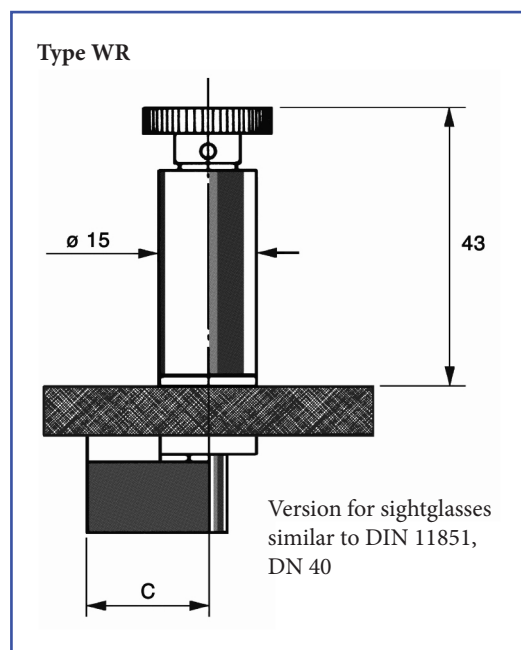

Do you wish for more information about our wide range of light fittings for use in hazardous or safe areas, our camera systems for hazardous areas, about our range of circular sightglasses to or similar to DIN 28120/28121, screwed sightglasses similar to DIN 11851, rectangular or D-ended sightglasses, pipeline flow indicators, sideways operated wipers, hinged sightglasses, spraying devices or our complete sight and lightglass units VETROLUX? Are you interested in other types, special versions or different protection degrees? If yes, please contact us, our branch office or our local agents – it is our business! You will find the necessary indications about our sales network on the Internet.