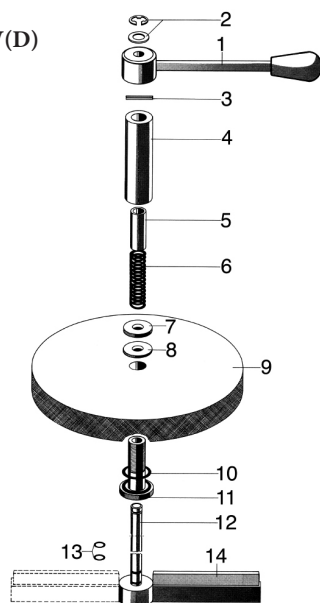

The wipers are mounted into glass discs with a centric hole of a diameter of 10,5 mm.

Materials (standard):

Wiper-blade: PTFE, silicone rubber, silicone rubber FDA
 Mechanical parts: Stainless steel
 Glass discs: Sodium silicate similar to DIN 8902 or Borosilicate similar to DIN 7080
 Macrolon on request (for pressureless operation at ambient temperature)

- X = Can not be combined
 ⊙ = May be combined
 ● = May be combined without restrictions

Type W(D)

Construction:

- 1 Handling arm
- 2 Circlips
- 3 Fixation pin
- 4 Distance piece
- 5 Inner bush
- 6 Tension spring
- 7 Spring washer
- 8 Gasket
- 9 Glass disc
- 10 O-Ring
- 11 Fixation bush
- 12 Wiper-blade holder
- 13 O-Rings for holder
- 14 Wiper-blade

The following table is valid for VETROLUX sightglasses to or similar to DIN 28120.

DN	Free view (mm)	Length of wiper-blade (mm)	Dimensions of the glass disc (diameter x thickness) (mm)	C	Maximum pressure (bar)
50	80	26	99 x 15	38	6
80	100	36	125 x 15	48	4,5
100	125	48	150 x 15	60	3
125	150	61	175 x 15	73	3
150	175	73	200 x 15	85	2
200	225	98	250 x 15	110	2

Special dimensions on demand. (Up to DN 400)

The following table is valid for screwed sightglasses VETROLUX similar to DIN 11851.

DN	Free view (mm)	Length of wiper-blade (mm)	Dimensions of the glass disc (diameter x thickness) (mm)	C	Maximum pressure (bar)
40	40	11	51 x 7,5	18	3
65	65	18	84 x 10	30	4
80	80	26	99 x 15	38	6
100	100	36	114 x 15	48	5
125	125	48	147 x 15	60	3
150	150	61	175 x 15	73	3