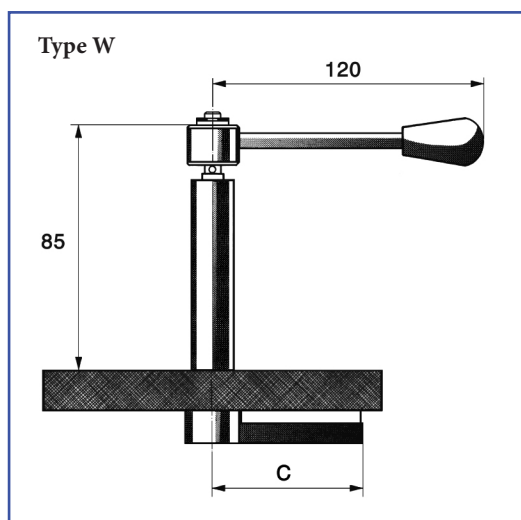

- X = Can not be combined
 ⊙ = May be combined
 ● = May be combined without restrictions

Type W(D)

Construction:

- 1 Handling arm
- 2 Circlips
- 3 Fixation pin
- 4 Distance piece
- 5 Inner bush
- 6 Tension spring
- 7 Spring washer
- 8 Gasket
- 9 Glass disc
- 10 O-Ring
- 11 Fixation bush
- 12 Wiper-blade holder
- 13 O-Rings for holder
- 14 Wiper-blade

Type WDT

SIGHT GLASSES, LIGHT FITTINGS

Type designations:

Version with one wiper-blade, manipulation by handling arm and ratch: Type W
 Version with double wiper-blade, manipulation by handling arm and ratch: Type WD
 Version with double wiper-blade, manipulation by T handle: Type WDT
 Version with one wiper-blade, manipulation by knob: Type WR
 Version with double wiper-blade, manipulation by knob: Type WDR

The following table is valid for VETROLUX sightglasses to or similar to DIN 28120.

DN	Free view (mm)	Length of wiper-blade (mm)	Dimensions of the glass disc (diameter x thickness) (mm)	C	Maximum pressure (bar)
50	80	26	99 x 15	38	6
80	100	36	125 x 15	48	4,5
100	125	48	150 x 15	60	3
125	150	61	175 x 15	73	3
150	175	73	200 x 15	85	2
200	225	98	250 x 15	110	2

Special dimensions on demand. (Up to DN 400)

The following table is valid for screwed sightglasses VETROLUX similar to DIN 11851.

DN	Free view (mm)	Length of wiper-blade (mm)	Dimensions of the glass disc (diameter x thickness) (mm)	C	Maximum pressure (bar)
40	40	11	51 x 7,5	18	3
65	65	18	84 x 10	30	4
80	80	26	99 x 15	38	6
100	100	36	114 x 15	48	5
125	125	48	147 x 15	60	3
150	150	61	175 x 15	73	3